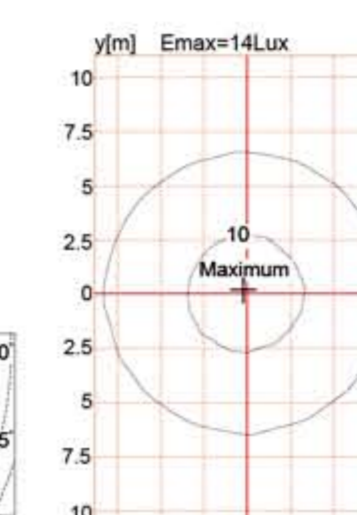

KTSL7508

Led Garden Lighting / 庭院灯

www.kontakledlight.com

灯具尺寸 Product Dimensions(mm)

产品说明：

铝压铸外壳, 铝板旋压顶盖
二次配光技术
超白钢化玻璃
整体密封结构

Product description:

Die cast aluminum housing, Aluminum sheet rotating cover
Double photometric diffuser technology
Supper white toughened glass
Sealed lamp housing

配光曲线 Polar Diagram

配置数据 / Configuration Data:

产品型号 Product Code	额定功率 Rated Power	初始光通量 Luminous Flux			毛净重 G.W/N.W	包装尺寸 Packing Size
		WW	NW	CW		
KTSL7508(16)	35W	3410	3520	3630	13.5/11.5(kgs)	610x610x830mm
KTSL7508(20)	45W	4345	4400	4620	13.5/11.5(kgs)	610x610x830mm
KTSL7508(24)	55W	5335	5500	5720	13.5/11.5(kgs)	610x610x830mm
KTSL7508(28)	60W	5885	6050	6270	13.5/11.5(kgs)	610x610x830mm