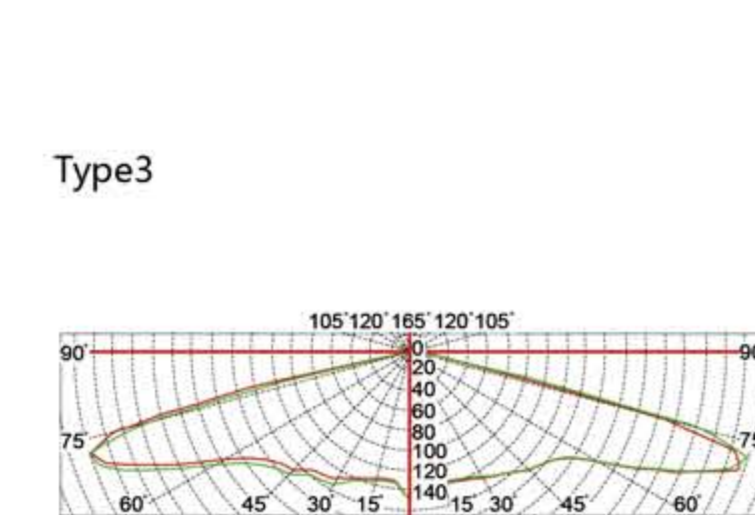

KTSL7508

Led Garden Lighting / 庭院灯

www.kontakledlight.com

灯具尺寸 Product Dimensions(mm)

产品说明：

铝压铸外壳, 铝板旋压顶盖
二次配光技术
超白钢化玻璃
整体密封结构

Product description:

Die cast aluminum housing, Aluminum sheet rotating cover
Double photometric diffuser technology
Supper white toughened glass
Sealed lamp housing

配光曲线 Polar Diagram

配置数据 / Configuration Data:

产品型号 Product Code	额定功率 Rated Power	初始光通量 Luminous Flux			毛净重 G.W/N.W	包装尺寸 Packing Size
		WW	NW	CW		
KTSL7508(16)	35W	3410	3520	3630	13.5/11.5(kgs)	610x610x830mm
KTSL7508(20)	45W	4345	4400	4620	13.5/11.5(kgs)	610x610x830mm
KTSL7508(24)	55W	5335	5500	5720	13.5/11.5(kgs)	610x610x830mm
KTSL7508(28)	60W	5885	6050	6270	13.5/11.5(kgs)	610x610x830mm