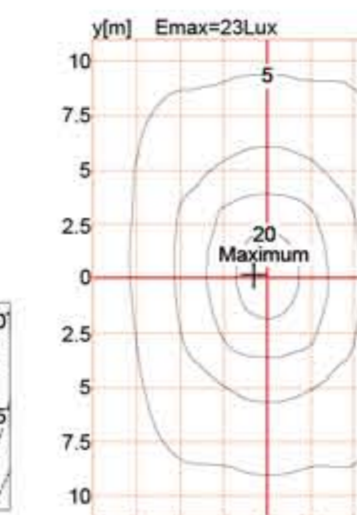

KTSL7508

Led Garden Lighting / 庭院灯

www.kontakledlight.com

灯具尺寸 Product Dimensions(mm)

产品说明：

铝压铸外壳, 铝板旋压顶盖
二次配光技术
超白钢化玻璃
整体密封结构

Product description:

Die cast aluminum housing, Aluminum sheet rotating cover
Double photometric diffuser technology
Supper white toughened glass
Sealed lamp housing

配光曲线 Polar Diagram

配置数据 / Configuration Data:

产品型号 Product Code	额定功率 Rated Power	初始光通量 Luminous Flux			毛净重 G.W/N.W	包装尺寸 Packing Size
		WW	NW	CW		
KTSL7508(16)	35W	3410	3520	3630	13.5/11.5(kgs)	610x610x830mm
KTSL7508(20)	45W	4345	4400	4620	13.5/11.5(kgs)	610x610x830mm
KTSL7508(24)	55W	5335	5500	5720	13.5/11.5(kgs)	610x610x830mm
KTSL7508(28)	60W	5885	6050	6270	13.5/11.5(kgs)	610x610x830mm