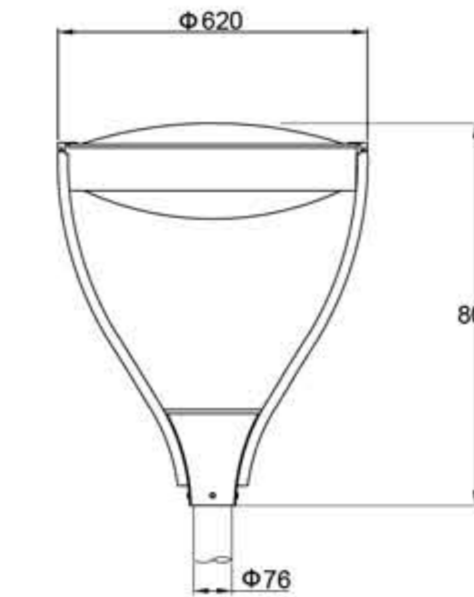

KTSL7508

Led Garden Lighting / 庭院灯

www.kontakledlight.com

灯具尺寸 Product Dimensions(mm)

产品说明：

铝压铸外壳, 铝板旋压顶盖
二次配光技术
超白钢化玻璃
整体密封结构

Product description:

Die cast aluminum housing, Aluminum sheet rotating cover
Double photometric diffuser technology
Supper white toughened glass
Sealed lamp housing

配光曲线 Polar Diagram

配置数据 / Configuration Data:

产品型号 Product Code	额定功率 Rated Power	初始光通量 Luminous Flux			毛净重 G.W/N.W	包装尺寸 Packing Size
		WW	NW	CW		
KTSL7508(16)	35W	3410	3520	3630	13.5/11.5(kgs)	610x610x830mm
KTSL7508(20)	45W	4345	4400	4620	13.5/11.5(kgs)	610x610x830mm
KTSL7508(24)	55W	5335	5500	5720	13.5/11.5(kgs)	610x610x830mm
KTSL7508(28)	60W	5885	6050	6270	13.5/11.5(kgs)	610x610x830mm