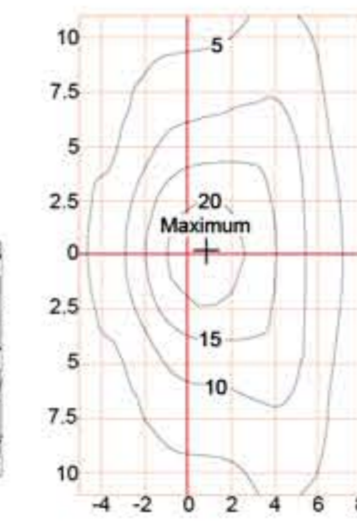

KTSL7508

Led Garden Lighting / 庭院灯

www.kontakledlight.com

灯具尺寸 Product Dimensions(mm)

产品说明：

铝压铸外壳, 铝板旋压顶盖
二次配光技术
超白钢化玻璃
整体密封结构

Product description:

Die cast aluminum housing, Aluminum sheet rotating cover
Double photometric diffuser technology
Supper white toughened glass
Sealed lamp housing

配光曲线 Polar Diagram

配置数据 / Configuration Data:

产品型号 Product Code	额定功率 Rated Power	初始光通量 Luminous Flux			毛净重 G.W/N.W	包装尺寸 Packing Size
		WW	NW	CW		
KTSL7508(16)	35W	3410	3520	3630	13.5/11.5(kgs)	610x610x830mm
KTSL7508(20)	45W	4345	4400	4620	13.5/11.5(kgs)	610x610x830mm
KTSL7508(24)	55W	5335	5500	5720	13.5/11.5(kgs)	610x610x830mm
KTSL7508(28)	60W	5885	6050	6270	13.5/11.5(kgs)	610x610x830mm