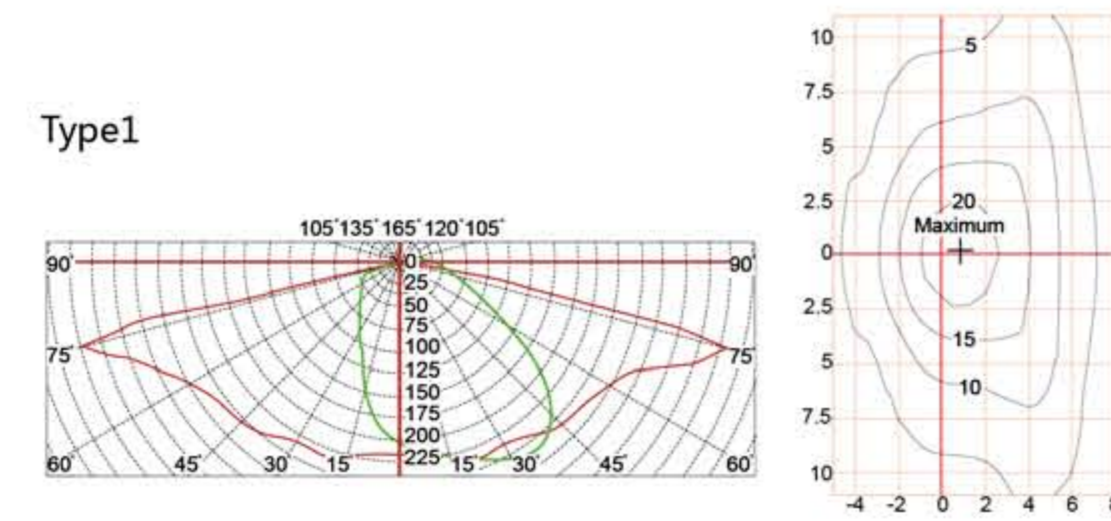

KTSL7508

Led Garden Lighting / 庭院灯

www.kontakledlight.com

灯具尺寸 Product Dimensions(mm)

产品说明：

铝压铸外壳, 铝板旋压顶盖
二次配光技术
超白钢化玻璃
整体密封结构

Product description:

Die cast aluminum housing, Aluminum sheet rotating cover
Double photometric diffuser technology
Supper white toughened glass
Sealed lamp housing

配光曲线 Polar Diagram

配置数据 / Configuration Data:

产品型号 Product Code	额定功率 Rated Power	初始光通量 Luminous Flux			毛净重 G.W/N.W	包装尺寸 Packing Size
		WW	NW	CW		
KTSL7508(16)	35W	3410	3520	3630	13.5/11.5(kgs)	610x610x830mm
KTSL7508(20)	45W	4345	4400	4620	13.5/11.5(kgs)	610x610x830mm
KTSL7508(24)	55W	5335	5500	5720	13.5/11.5(kgs)	610x610x830mm
KTSL7508(28)	60W	5885	6050	6270	13.5/11.5(kgs)	610x610x830mm