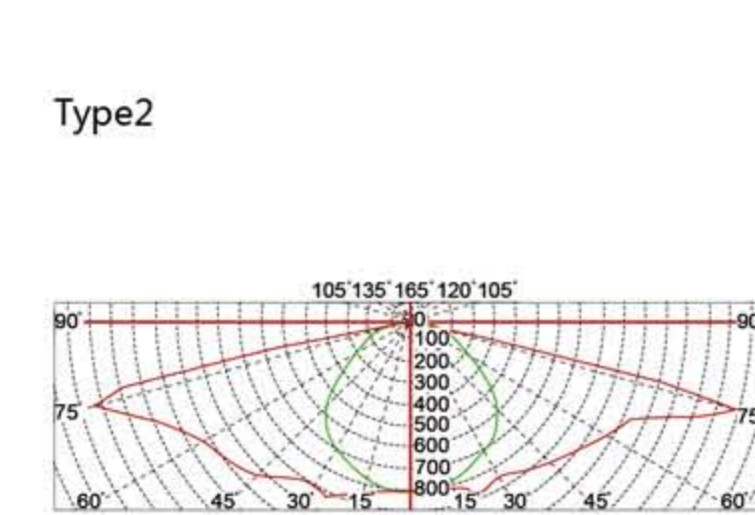

KTSL7508

Led Garden Lighting / 庭院灯

www.kontakledlight.com

灯具尺寸 Product Dimensions(mm)

产品说明：

铝压铸外壳, 铝板旋压顶盖
二次配光技术
超白钢化玻璃
整体密封结构

Product description:

Die cast aluminum housing, Aluminum sheet rotating cover
Double photometric diffuser technology
Supper white toughened glass
Sealed lamp housing

配光曲线 Polar Diagram

配置数据 / Configuration Data:

产品型号 Product Code	额定功率 Rated Power	初始光通量 Luminous Flux			毛净重 G.W/N.W	包装尺寸 Packing Size
		WW	NW	CW		
KTSL7508(16)	35W	3410	3520	3630	13.5/11.5(kgs)	610x610x830mm
KTSL7508(20)	45W	4345	4400	4620	13.5/11.5(kgs)	610x610x830mm
KTSL7508(24)	55W	5335	5500	5720	13.5/11.5(kgs)	610x610x830mm
KTSL7508(28)	60W	5885	6050	6270	13.5/11.5(kgs)	610x610x830mm